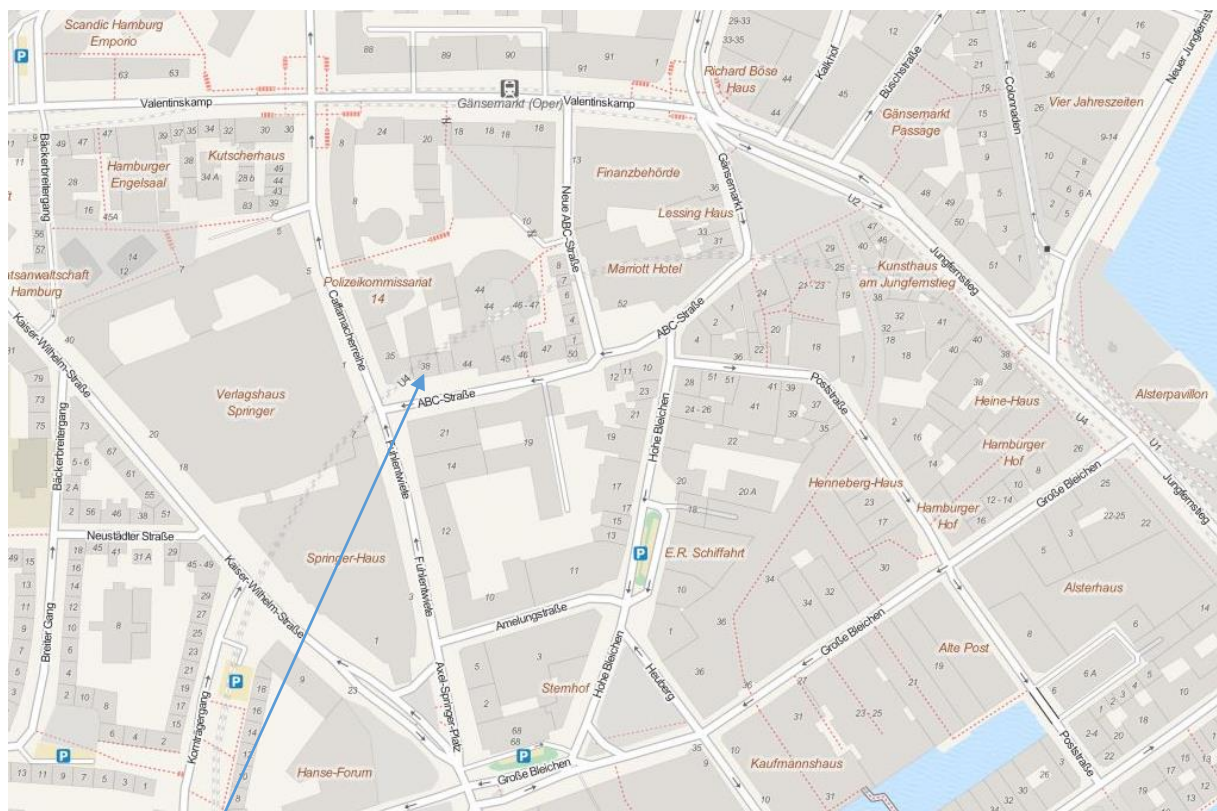

Office Location / Map

ABC-Straße 38
D-20354 Hamburg
Germany

T: +49 (0) 40 609441770
F: +49 (0) 40 609441779

email: thiele@prozessanwalt-hamburg.de
www.litigator-hamburg.de

The law office is located in the center of Hamburg close to Binnenalster/Jungfernstieg/Gänsemarkt.

Arrival by car via Fuhrentwiete, Valentinskamp or Gänsemarkt possible. A number of public parkings can be found in Fuhrentwiete (charges apply). Alternatively use parking garages of Marriot Hotel or Hohe Bleichen.

Arrival by public transport: Underground station „Gänsemarkt“ (line U2).

© OpenStreetMap-Mitwirkende. Tiles courtesy of MapQuest 

You find us here. The doorway is located left hand from the bank entrance. The law office is on level 5 of the building (elevator).